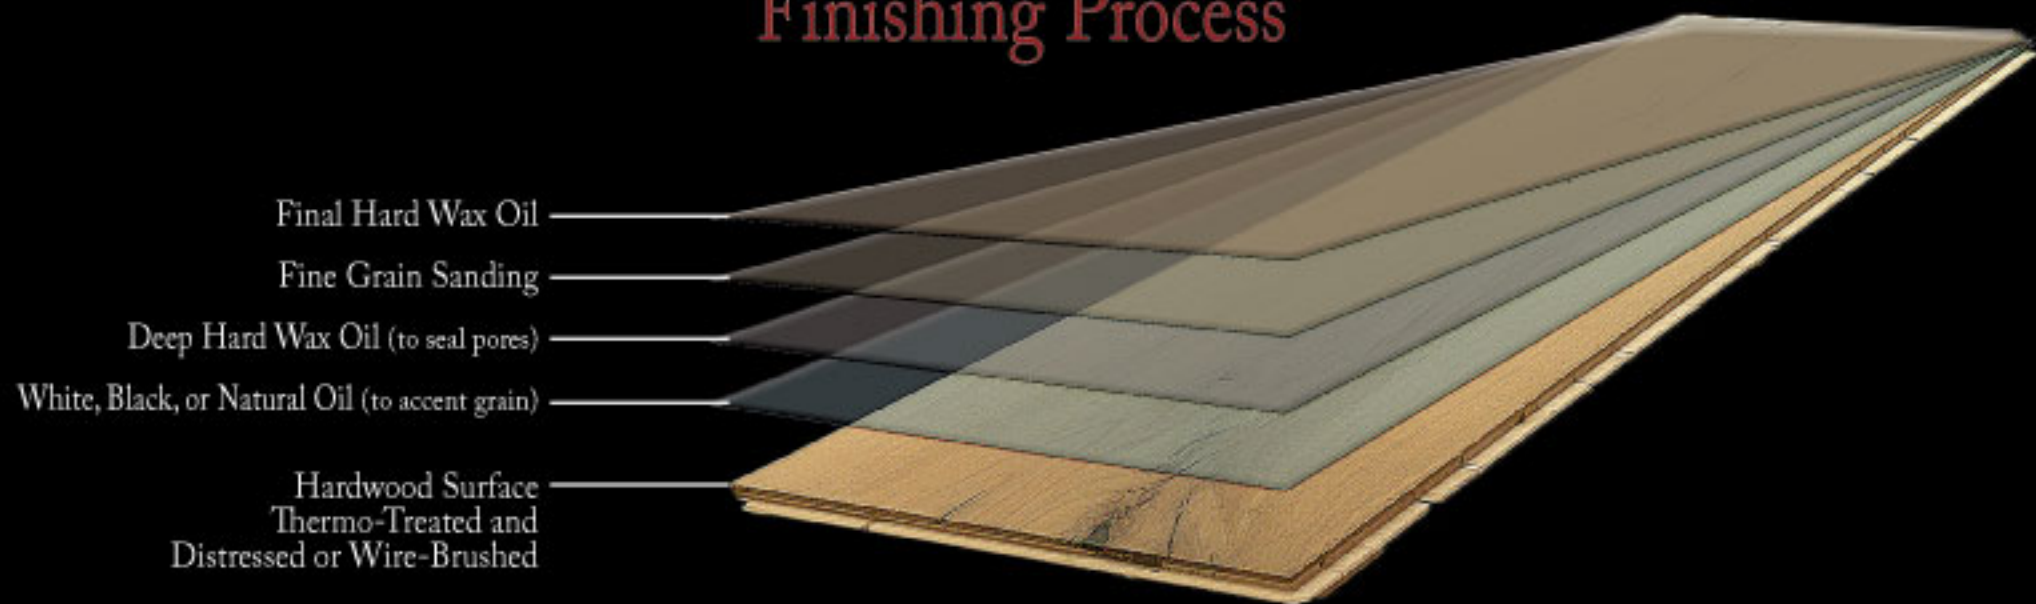

Finishing Process

DuChateau Floors Warranty

Lifetime Limited Structural Integrity Warranty

DuChateau® Engineered flooring features a multi-ply cross grain construction made from a durable hardwood substrate that is precision milled for a perfect tongue-and-groove fit. DuChateau® Floors warrants to the original purchaser its products, in their original manufactured condition, to be free from manufacturing defects in milling, dimension, and grade for the lifetime of the floor. Structural integrity does not cover the normal expansion and contraction that wood floors may experience between boards at different times during the year. If minor separations do occur, they are not covered by this warranty. Cupping, delaminating or crowning due to excessive moisture or humidity is not covered by this warranty.

25 Year Residential Surface Finish Limited Warranty

Engineered Hard Wax Oil finished floors are warranted by DuChateau® Floors not to wear through or separate from flooring for 25 years from the date of purchase. Flooring must be used under normal residential traffic conditions, all care and maintenance instructions provided by DuChateau® Floors must be followed for warranty to be valid. The use of other products not approved for DuChateau® Floors may damage your floor and void the warranty.

3 Year Commercial Surface Finish Limited Warranty

Engineered Hard Wax Oil floors are warranted by DuChateau® Floors not to wear through or separate from flooring for 3 years from the date of purchase for commercial applications. Flooring must be used under normal traffic conditions, all care and maintenance instructions provided by DuChateau® Floors must be followed for warranty to be valid. The use of other products not approved by DuChateau® Floors may damage your floor and void the warranty.